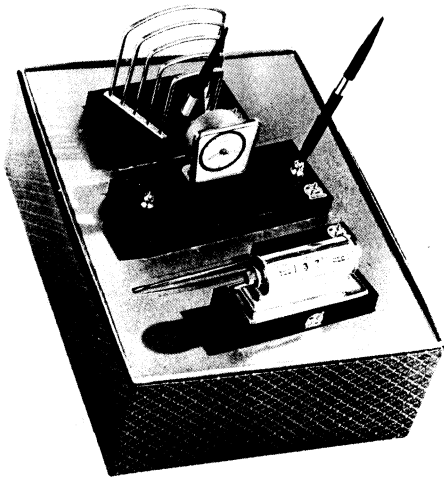

2004 - 257MC CLOCK DOUBLE PEN — 59 RACK
82 CALENDAR — 42 OPENER